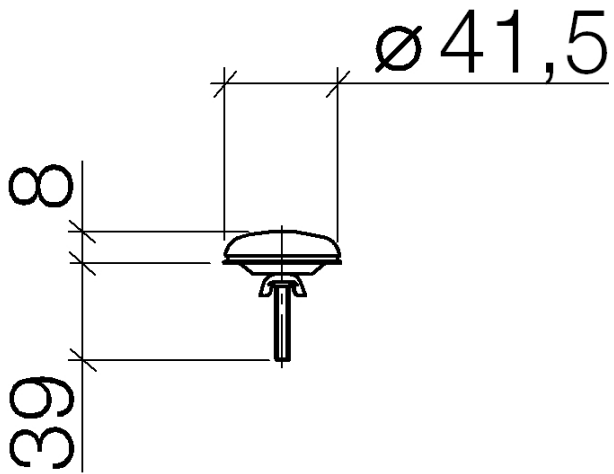

12 715 970

Fits: IMO, LULU, MADISON, MEM, TARA,  
CL.1, LISSÉ, VAIA, META, CYO

	Brushed Dark Platinum	12 715 970-99
	Chrome	12 715 970-00
	brushed chrome	12 715 970-04
	Brushed Platinum	12 715 970-06
	Platinum	12 715 970-08
	Durabrand (23kt Gold)	12 715 970-09
	Dark Chrome	12 715 970-19
	Light Gold	12 715 970-26
	Brushed Light Gold	12 715 970-27
	Brushed Durabrand (23kt Gold)	12 715 970-28
	Matte Black	12 715 970-33
	Brushed Bronze	12 715 970-42
	Brushed Champagne (22kt Gold)	12 715 970-46
	Champagne (22kt Gold)	12 715 970-47
	Brushed Chrome	12 715 970-93

## Cover for tap hole - Brushed Dark Platinum

---

IMO

12 715 970

12 715 970

12 715 970

Parts for other  
finishes can be found  
here: [Chrome](#)